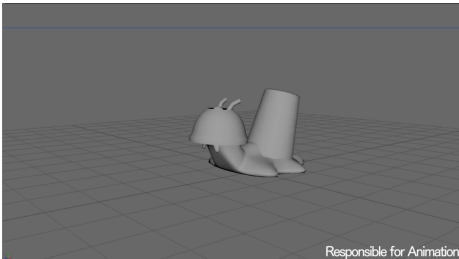

Adelle Ting

3D Animator, editor, composer, artist

www.adellesart.com | adellesartlife@gmail.com

Bird

00:01:00 - 00:05:00

The body movement of a bird, grooming and taking off, the mechanics of the wings and the body.

Responsible for animation.

Plant Lady

00:05:00 - 00:16:00

Responsible for Composite.

Burden

00:16:00 - 00:22:00

Model from online.

Responsible for animation.

Slug Fest: Grassroots

00:22:00 - 00:25:00

Team of 9-12, model by students

Responsible for animation.

Ace & Jett

00:25:00 - 00:26:00

Responsible for animation.

The Menheim Clinic